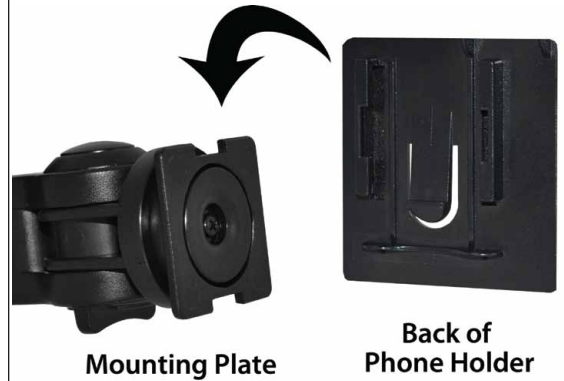

95700 | Amzer® Suction Cup Mount for Windshield, Dash or Console for Samsung GALAXY Grand Duos

To attach phone holder, slide the back of the holder onto the mounting plate until it locks into place. Be sure the mounting plate cutouts are positioned at top and bottom as shown.

Package Contents : (1) Suction Cup Mount (2) Smartphone Holder